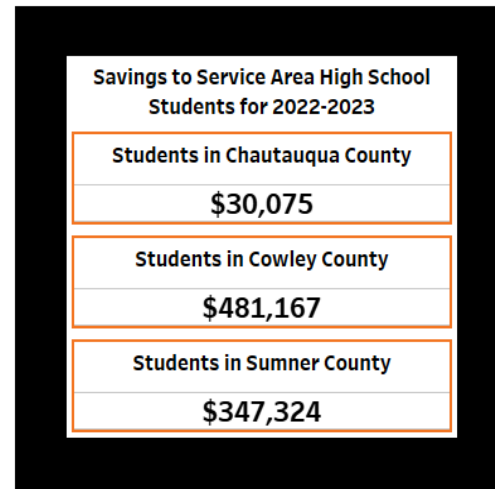

BY THE NUMBERS

Office of Institutional Effectiveness

Supporting Workforce Readiness for Kansas High School Students

Cowley College provides opportunities to Kansas students through participation in *Excel in CTE*, a plan begun in 2012 to better prepare high school students for college and careers.

Kansas high school students who enroll in career and technical education at Cowley College pay $0 for tuition, general fees, and online fees. Total savings to high school students across the state for 2022-2023 for tuition costs was $1.2 million, a +21% increase when compared to the previous academic year.

For information about opportunities for high school students, visit [Get in Touch](#) or email admissions@cowley.edu.

Kansas High School Student Participation in Excel in CTE