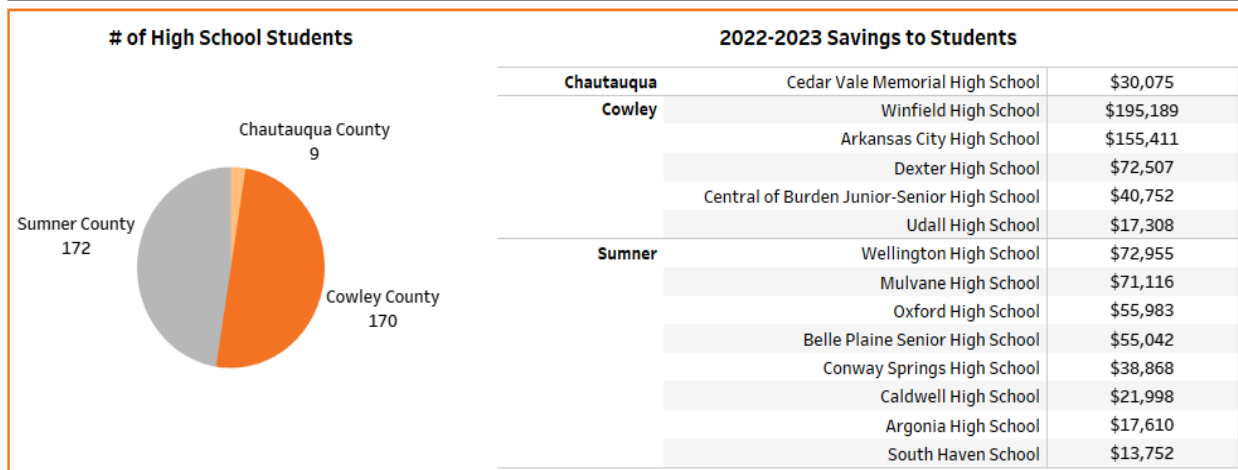

Facts about Service Area, Public High School Student Enrollment for 2022-2023

Join the Tiger Ambush! Working to use information to create quality for employees and students. For more details, visit the Office of Institutional Effectiveness webpage to read the corresponding, expanded report.