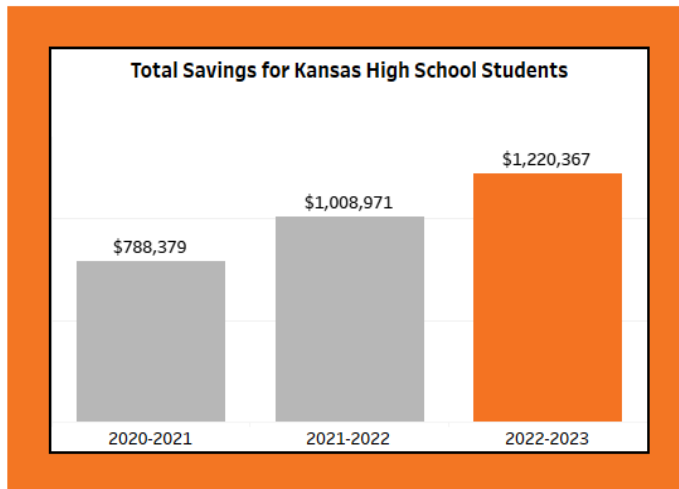

BY THE NUMBERS

Office of Institutional Effectiveness

Supporting Workforce Readiness for Kansas High School Students

Cowley College provides opportunities to Kansas students through participation in *Excel in CTE*, a plan begun in 2012 to better prepare high school students for college and careers.

Kansas high school students who enroll in career and technical education at Cowley College pay $0 for tuition, general fees, and online fees. Total savings to high school students across the state for 2022-2023 for tuition costs was $1.2 million, a +21% increase when compared to the previous academic year.

For information about opportunities for high school students, visit [Get in Touch](#) or email admissions@cowley.edu.

Kansas High School Student Participation in Excel in CTE