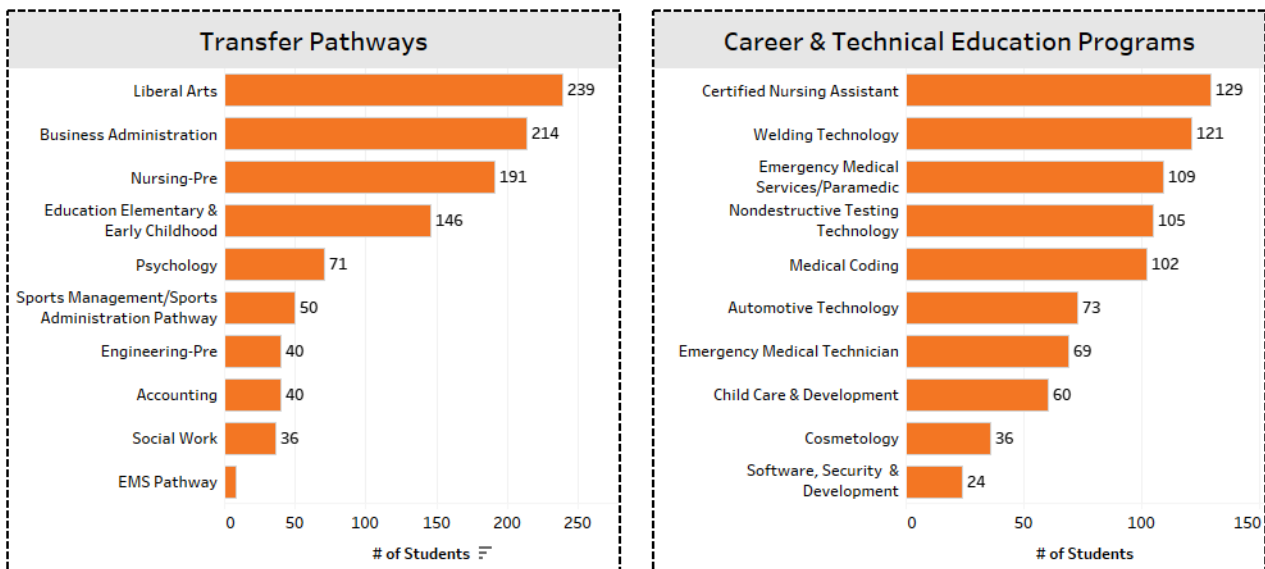

BY THE NUMBERS

Office of Institutional Effectiveness

Cowley College Offers a Wide Variety of Academic Program Choices

With over 45 transfer pathways and 27 career and technical education (CTE) programs to choose from, Cowley College offers a wide variety of options for students to select as their major of study.

1,607 students selected a transfer pathway while 1,005 students selected a CTE program major during the 2022-2023 academic year. The charts below show the unduplicated headcounts for the top ten transfer pathway and CTE program majors.

The information in the graphics below reflects data reported to the Kansas Board of Regents (KBOR) as part of an annual data collection.

Total Number of Pathway and/or Program Majors for 2022-2023

Top Ten Programs for 2022-2023